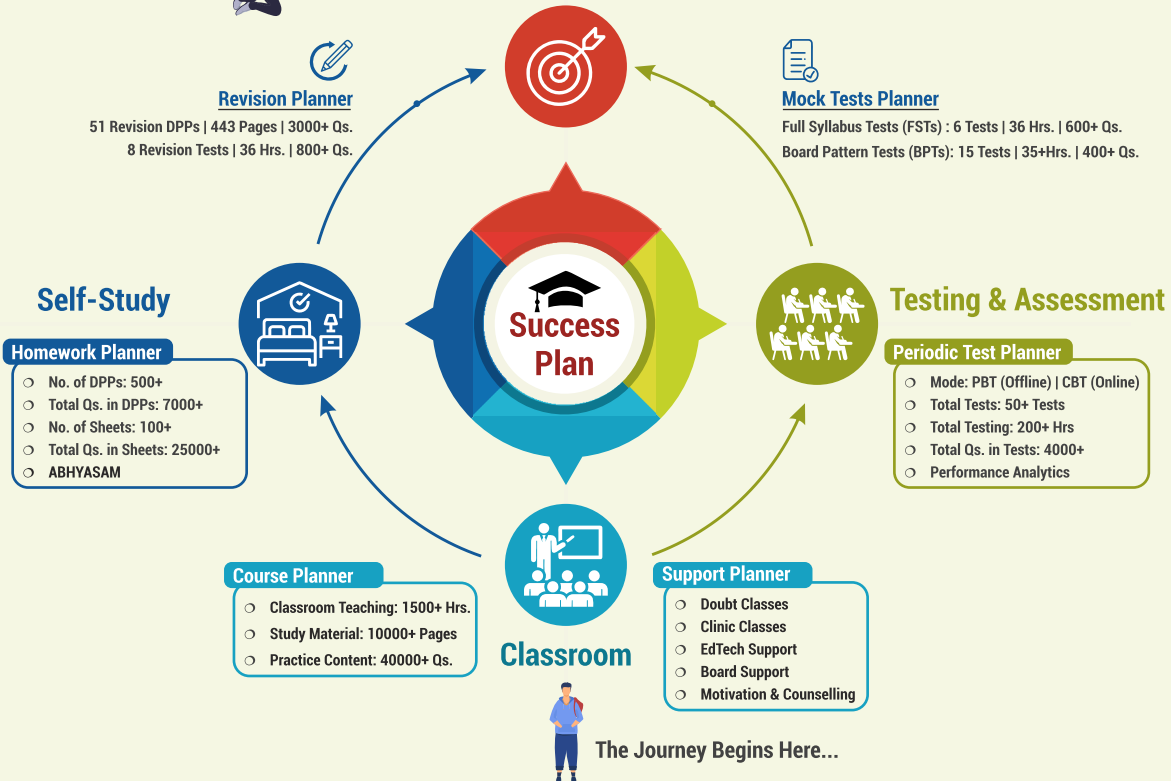

SUCCESS doesn't just happen, it's **PLANNED** for

Plan Your **SUCCESS** Journey with
India's MOST PLANNED Institute

#PlanningSafaltaKi

Target Examinations

JEE (Main) | JEE (Advanced) | NEET (UG)

Target Colleges

IITs | NITs | AIIMS | Top Engineering/Medical Colleges

22 YEARS OF ACADEMIC EXCELLENCE [SINCE 2001]

Trust of 9,50,000+
Total Enrolled Students
(March 2001 to April 2023)

JEE (Adv.) / IIT-JEE
50 हजार+
selections since 2002
229 AIRs in TOP-100
(Classroom + DLP)

JEE (Main) / AIEEE
2.40 लाख+
selections since 2009
136 AIRs in TOP-100
(Classroom + DLP)

NEET (UG) / AIPMT / AIIMS
19 हजार+
selections since 2012
26 AIRs in TOP-100
(Classroom + DLP)

TO REACH US

Resonance®
Educating for better tomorrow

NTSE
2440
Scholars since 2006

KVPY
2859
Fellowship Winners since 2006

OLYMPIADS
52
Medalists (Gold/Silver/ Bronze) in International Olympiads since 2006

CA & CS
4179
selections since 2013
5 Times AIR-1 in CA & CS Exams

CLAT, SET & GPTU
77
selections since 2014
AIR-1 in GPTU

JAGATSINGHPUR STUDY CENTER

Above HDFC Bank, 3rd Floor, Plot No 447,
Bhagwan Trade Center, Near Iffco Square,
Paradeep, Jagatsinghpur, Odisha, Pin - 754142

Call/ WhatsApp:

9348535129 7847915029/ 9938695318

Email: np_info_jagatsinghpur@resonance.ac.in